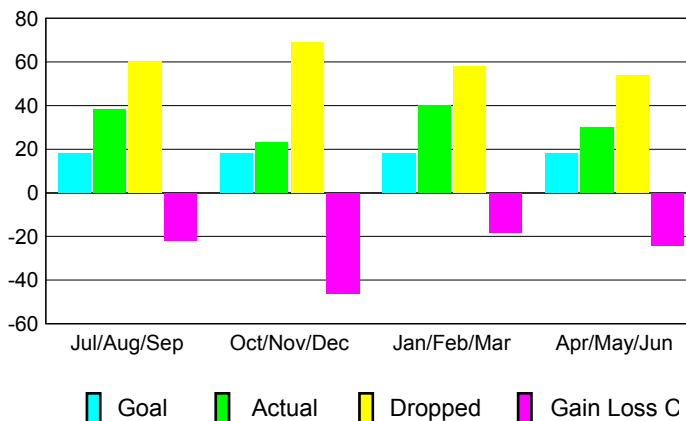

GMT: **Gary Fry**

Location: **WISCONSIN**

GMT CA: **1**

CLUBS

Month	New Club Goal	Actual New Clubs	Actual Dropped Clubs	Gain/Loss of Clubs
2012-2013				
Jul/Aug/Sep	0	0	0	0
Oct/Nov/Dec	0	0	0	0
Jan/Feb/Mar	0	0	0	0
Apr/May/June	0	0	0	0
Totals	0	0	0	0

Club Results 2012-2013

Goal, New, Dropped, Gain/Loss

YTD Status Quo Clubs 2012-2013

Status Quo Clubs Compared to Status Quo Members

Club Gain/Loss 2012-2013

MEMBERSHIP

Month	Net Memb Goal	Actual New Memb	Actual Dropped Memb	Gain/Loss of Memb
2012-2013				
Jul/Aug/Sep	18	38	60	-22
Oct/Nov/Dec	18	23	69	-46
Jan/Feb/Mar	18	40	58	-18
Apr/May/June	18	30	54	-24
Totals	72	131	241	-110

Membership Results 2012-2013

Goal, New, Dropped, Gain/Loss

Gender Comparison 2012-2013

Membership Gain/Loss 2012-2013